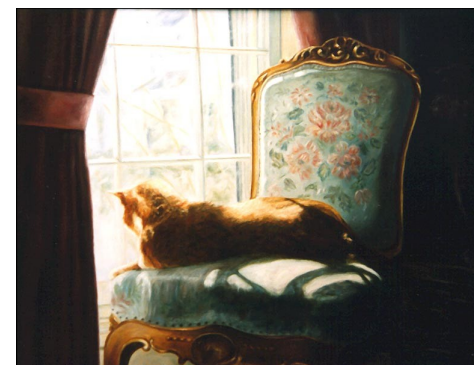

"Master of the House"

Dogs & Cats

(each additional animal, same canvas $500)

8x10	_____	$450
12x16	_____	$500
16x20	_____	$575
18x24	_____	$750
24x30	_____	$1200

Horses and Other Animals

8x10	_____	$450 - $500
12x16	_____	$550 - $650
16x20	_____	$650 - $800
18x24	_____	$850 - $1500
24x30	_____	$1400 - $2100

Prices effective until Dec. 31, 2010

Additional Information

- Sizes are approximate
- Additional sizes available upon request
- Detailed backgrounds an additional 20%
- 20% deposit is required.
- Balance is due upon completion and satisfaction of the portrait.

The following are additional, when applicable.

- Framing
- Virginia Sales Tax
- Painting's Packaging & Shipping Costs